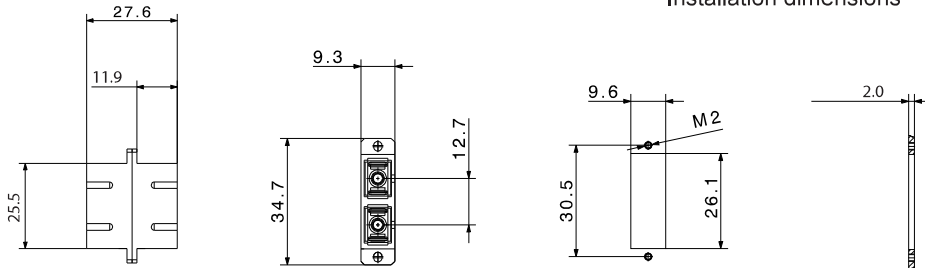

## Data Sheet s4u® SC Duplex Adapter with 2-hole flange

- 2-hole flange for screw mounting
- integrated latches for snap mounting
- ceramic precision alignment sleeve

## Data Sheet s4u® SC Duplex Adapter with short flange

- short flange for high density applications
- integrated latches for snap mounting
- ceramic precision alignment sleeve