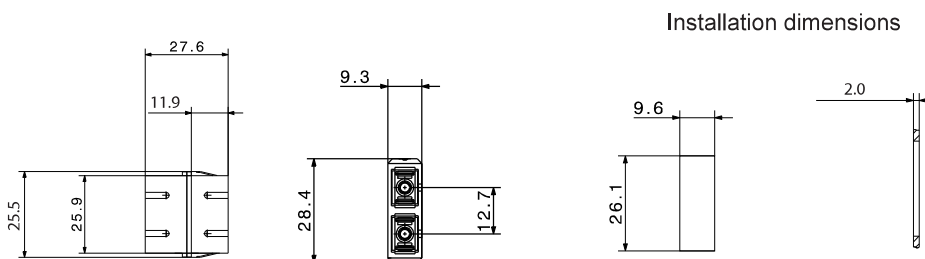

## Data Sheet s4u® SC Duplex Adapter with 2-hole flange

- 2-hole flange for screw mounting
- integrated latches for snap mounting
- ceramic precision alignment sleeve

## Data Sheet s4u® SC Duplex Adapter with short flange

- short flange for high density applications
- integrated latches for snap mounting
- ceramic precision alignment sleeve